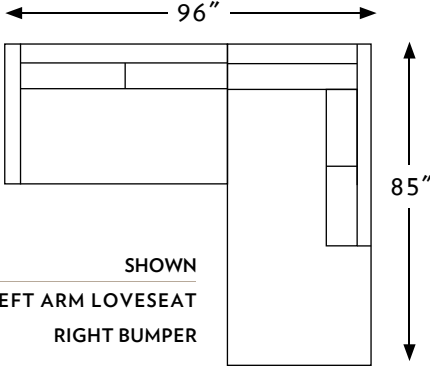

THE BEAM

N·C MADE

AUTHENTIC
HAND-BUILT
FURNITURE

CONFIGURATIONS	WIDTH	DEPTH	HEIGHT
59509	37 IN.	37 IN.	32 IN.
59511	32 IN.	37 IN.	32 IN.
59512	32 IN.	37 IN.	32 IN.
59513	26 IN.	37 IN.	32 IN.
59520	63 IN.	37 IN.	32 IN.
59521	58 IN.	37 IN.	32 IN.
59522	58 IN.	37 IN.	32 IN.
59523	52 IN.	37 IN.	32 IN.
59530	90 IN.	37 IN.	32 IN.
59531	94 IN.	37 IN.	32 IN.
59532	94 IN.	37 IN.	32 IN.
59533	78 IN.	37 IN.	32 IN.
59535	80 IN.	37 IN.	32 IN.
59536	84 IN.	37 IN.	32 IN.
59537	84 IN.	37 IN.	32 IN.
59560	42 IN.	63 IN.	32 IN.
59561	36 IN.	63 IN.	32 IN.
59562	36 IN.	63 IN.	32 IN.
59563	30 IN.	63 IN.	32 IN.
59571	38 IN.	85 IN.	32 IN.
59572	38 IN.	85 IN.	32 IN.
59580	100 IN.	37 IN.	32 IN.
59581	94 IN.	37 IN.	32 IN.
59582	94 IN.	37 IN.	32 IN.
59583	88 IN.	37 IN.	32 IN.

THE BEAM

595 BEAM 1:150 SCALE SHOWN

59522 LEFT ARM LOVESEAT
59571 RIGHT BUMPER

59509	CORNER CHAIR
TOTAL	W37" D37" H32"
SEAT	W22" D22" H18"
ARMS	--- --- ---

59511	RIGHT ARM CHAIR
TOTAL	W32" D37" H32"
SEAT	W26" D22" H18"
ARMS	--- --- h24"

59521	RIGHT ARM LOVESEAT
TOTAL	W58" D37" H32"
SEAT	W52" D22" H18"
ARMS	--- --- h24"

59522	LEFT ARM LOVESEAT
TOTAL	W58" D37" H32"
SEAT	W52" D22" H18"
ARMS	--- --- h24"

59523	ARMLESS LOVESEAT
TOTAL	W52" D37" H32"
SEAT	W52" D22" H18"
ARMS	--- --- ---

59530	SOFA
TOTAL	W90" D37" H32"
SEAT	W78" D22" H18"
ARMS	--- --- h24"

59531	R ARM CORNER SOFA
TOTAL	W94" D37" H32"
SEAT	W79" D22" H18"
ARMS	--- --- h24"

59532	L ARM CORNER SOFA
TOTAL	W94" D37" H32"
SEAT	W79" D22" H18"
ARMS	--- --- h24"